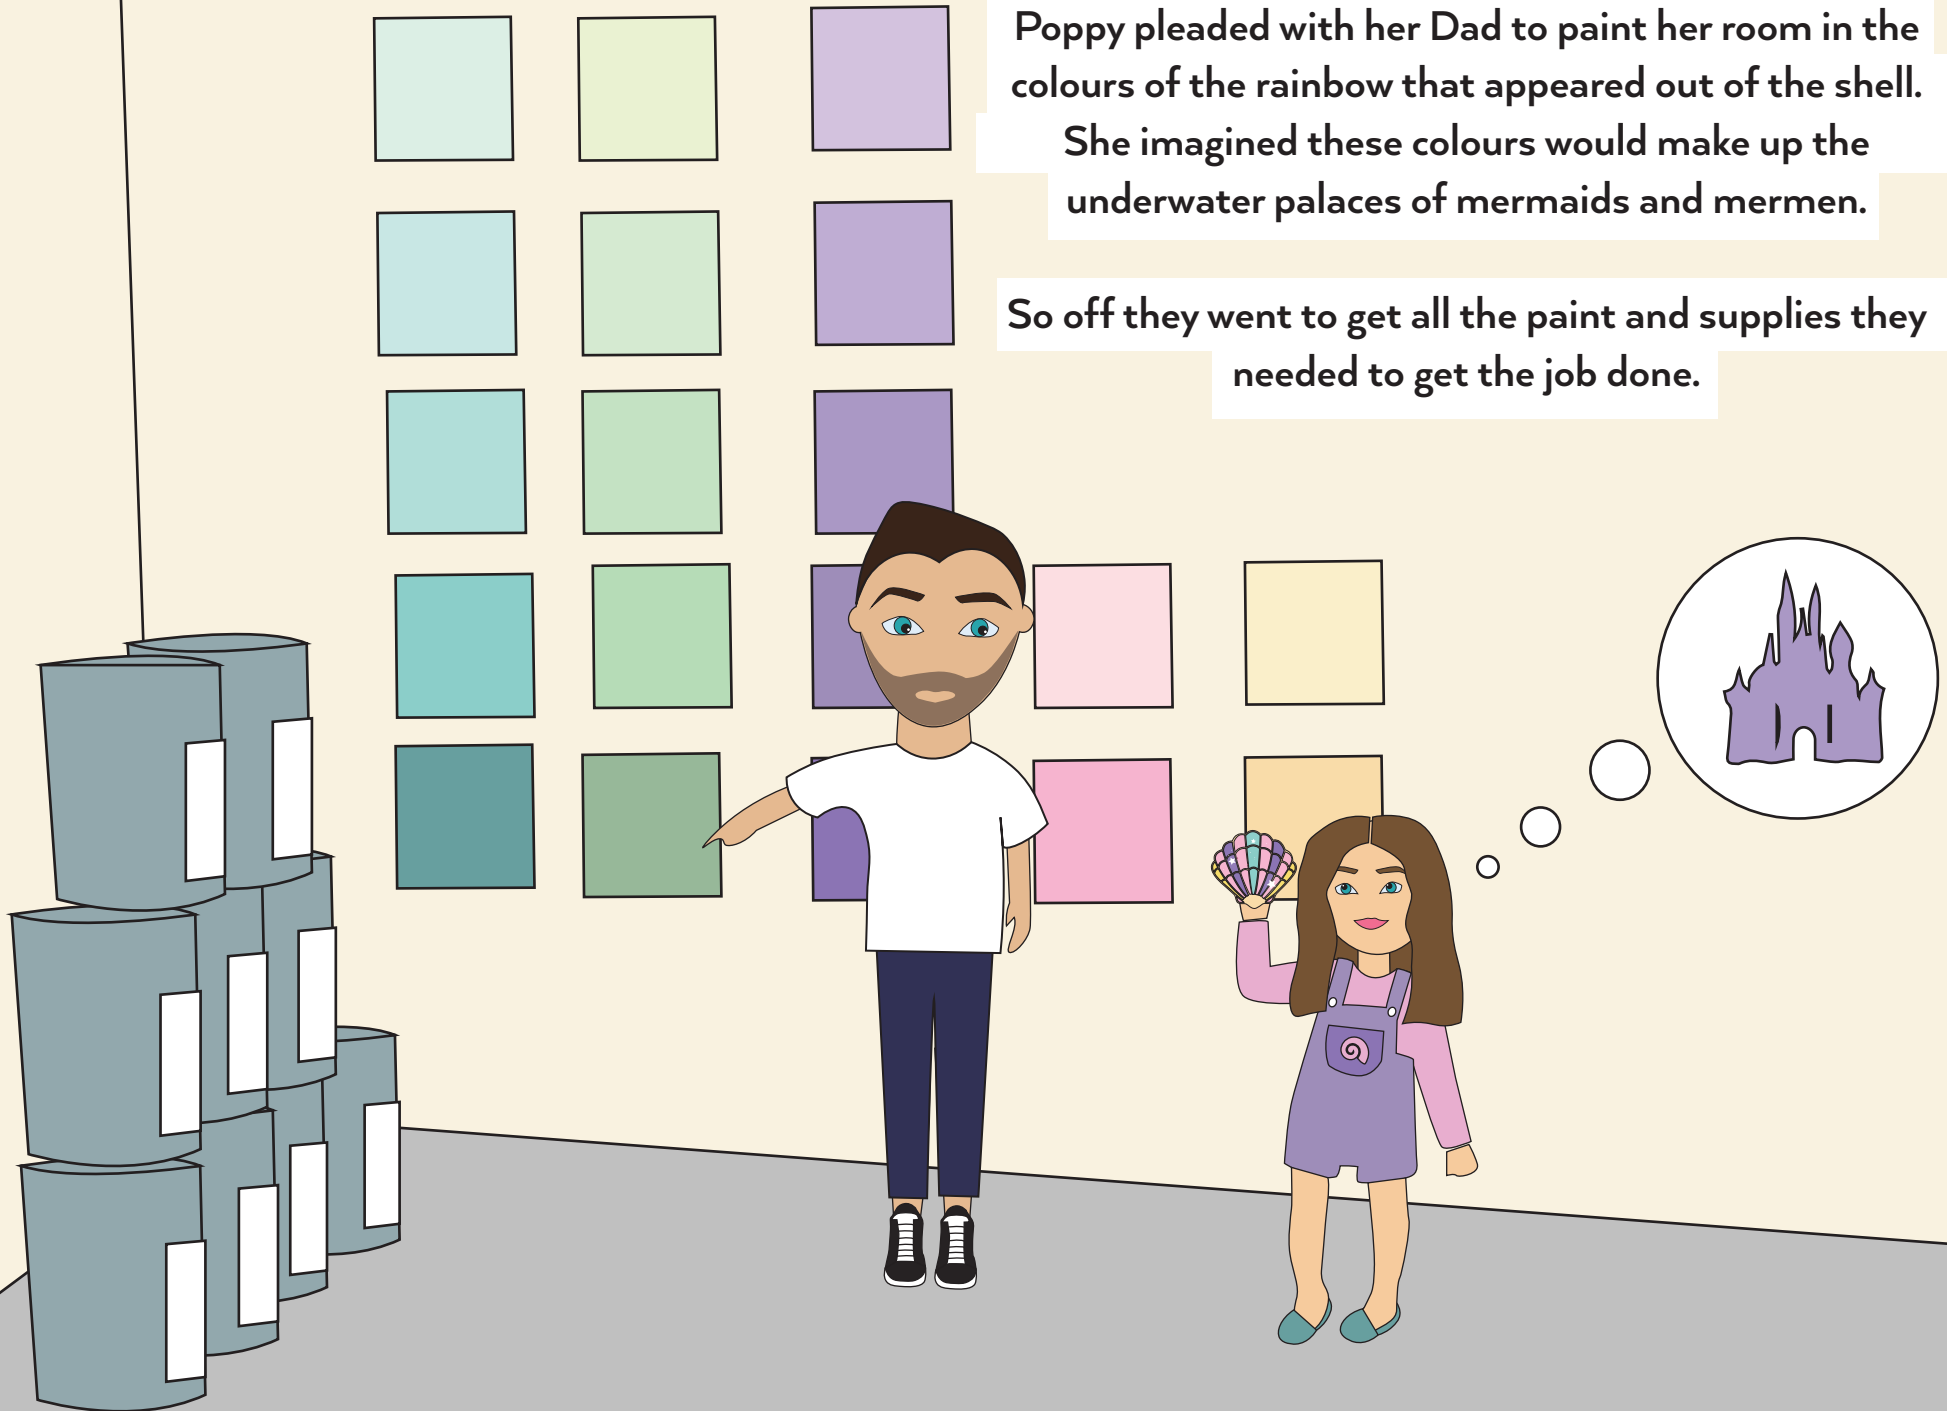

Poppy's Sunset Shell

Illustrations by Olivia Gregory

Poppy always dreamed about shells and mermaids, she often wondered if mermaids were real. She thought so!

Poppy loved them so much she often begged her Dad to take her to the beach at sunset to see if she could see any mermaids in the bay.

At sunset, Poppy and her Dad went to explore the beach like they did most evenings. She was disappointed as she didn't see any mermaids.

Poppy decided to splash about the rock pools and was surprised when she stumbled across the most spectacular shell. When she washed out the sand and flipped it over, all the colours of a mermaid rainbow appeared.

Poppy pleaded with her Dad to paint her room in the colours of the rainbow that appeared out of the shell. She imagined these colours would make up the underwater palaces of mermaids and mermen.

So off they went to get all the paint and supplies they needed to get the job done.